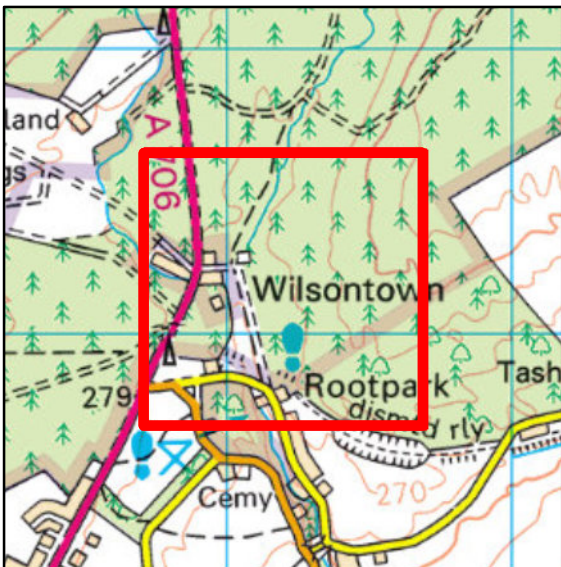

© Crown Copyright and database right 2023.  
Ordnance Survey Licence number 100024925.  
© Getmapping Plc and Bluesky International Limited 2023.

Ordnance Survey data © Crown copyright and database right 2022. OS 100030994.

Wilsonstown Grazing Plan

Kris Pohl

Scale @ A4: 1:5,000

Date: 30/01/2023

Scotland's national forests and land are responsibly managed to the UK Woodland Assurance Standard.