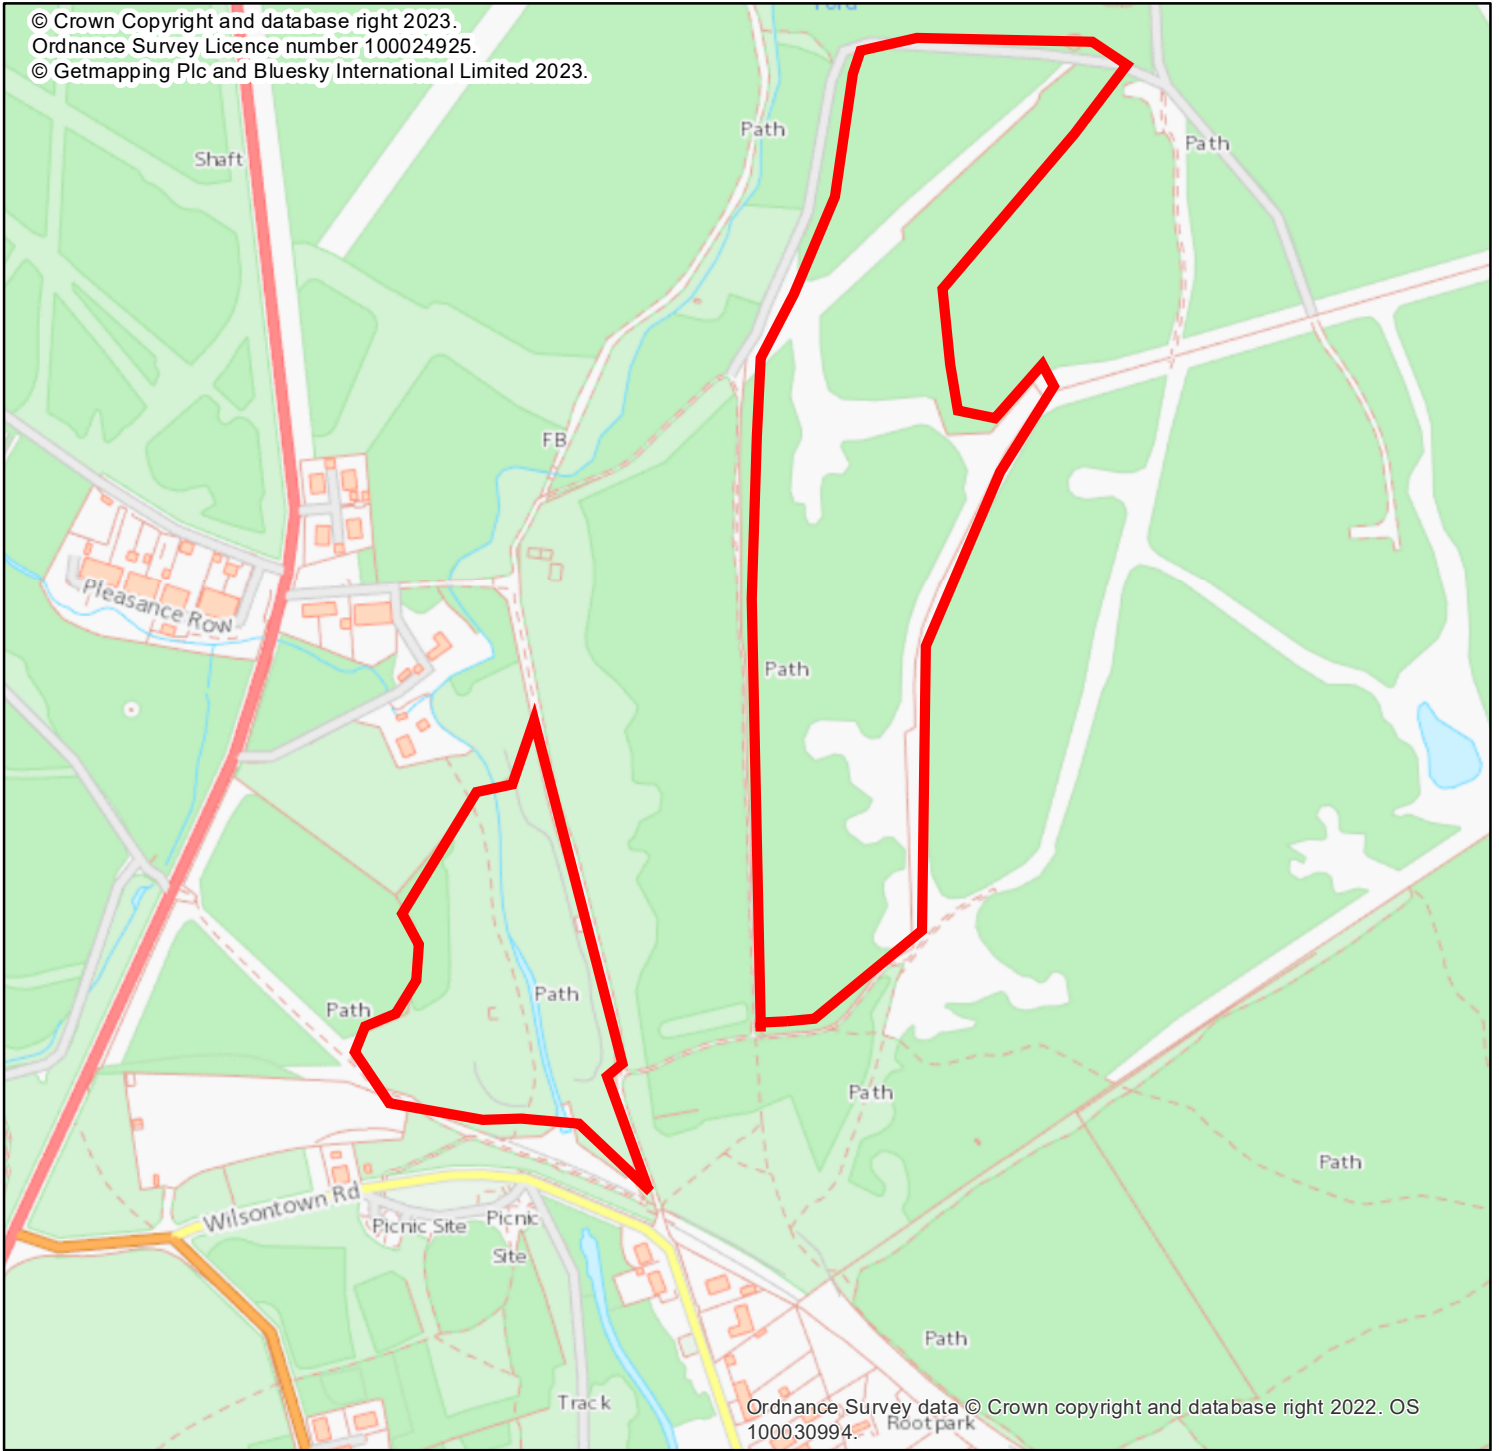

© Crown Copyright and database right 2023.  
Ordnance Survey Licence number 100024925.  
© Getmapping Plc and Bluesky International Limited 2023.

Ordnance Survey data © Crown copyright and database right 2022. OS 100030994.

Wilsonstown Grazing Plan

Kris Pohl

Scale @ A4: 1:5,000

Date: 30/01/2023

Scotland's national forests and land are responsibly managed to the UK Woodland Assurance Standard.