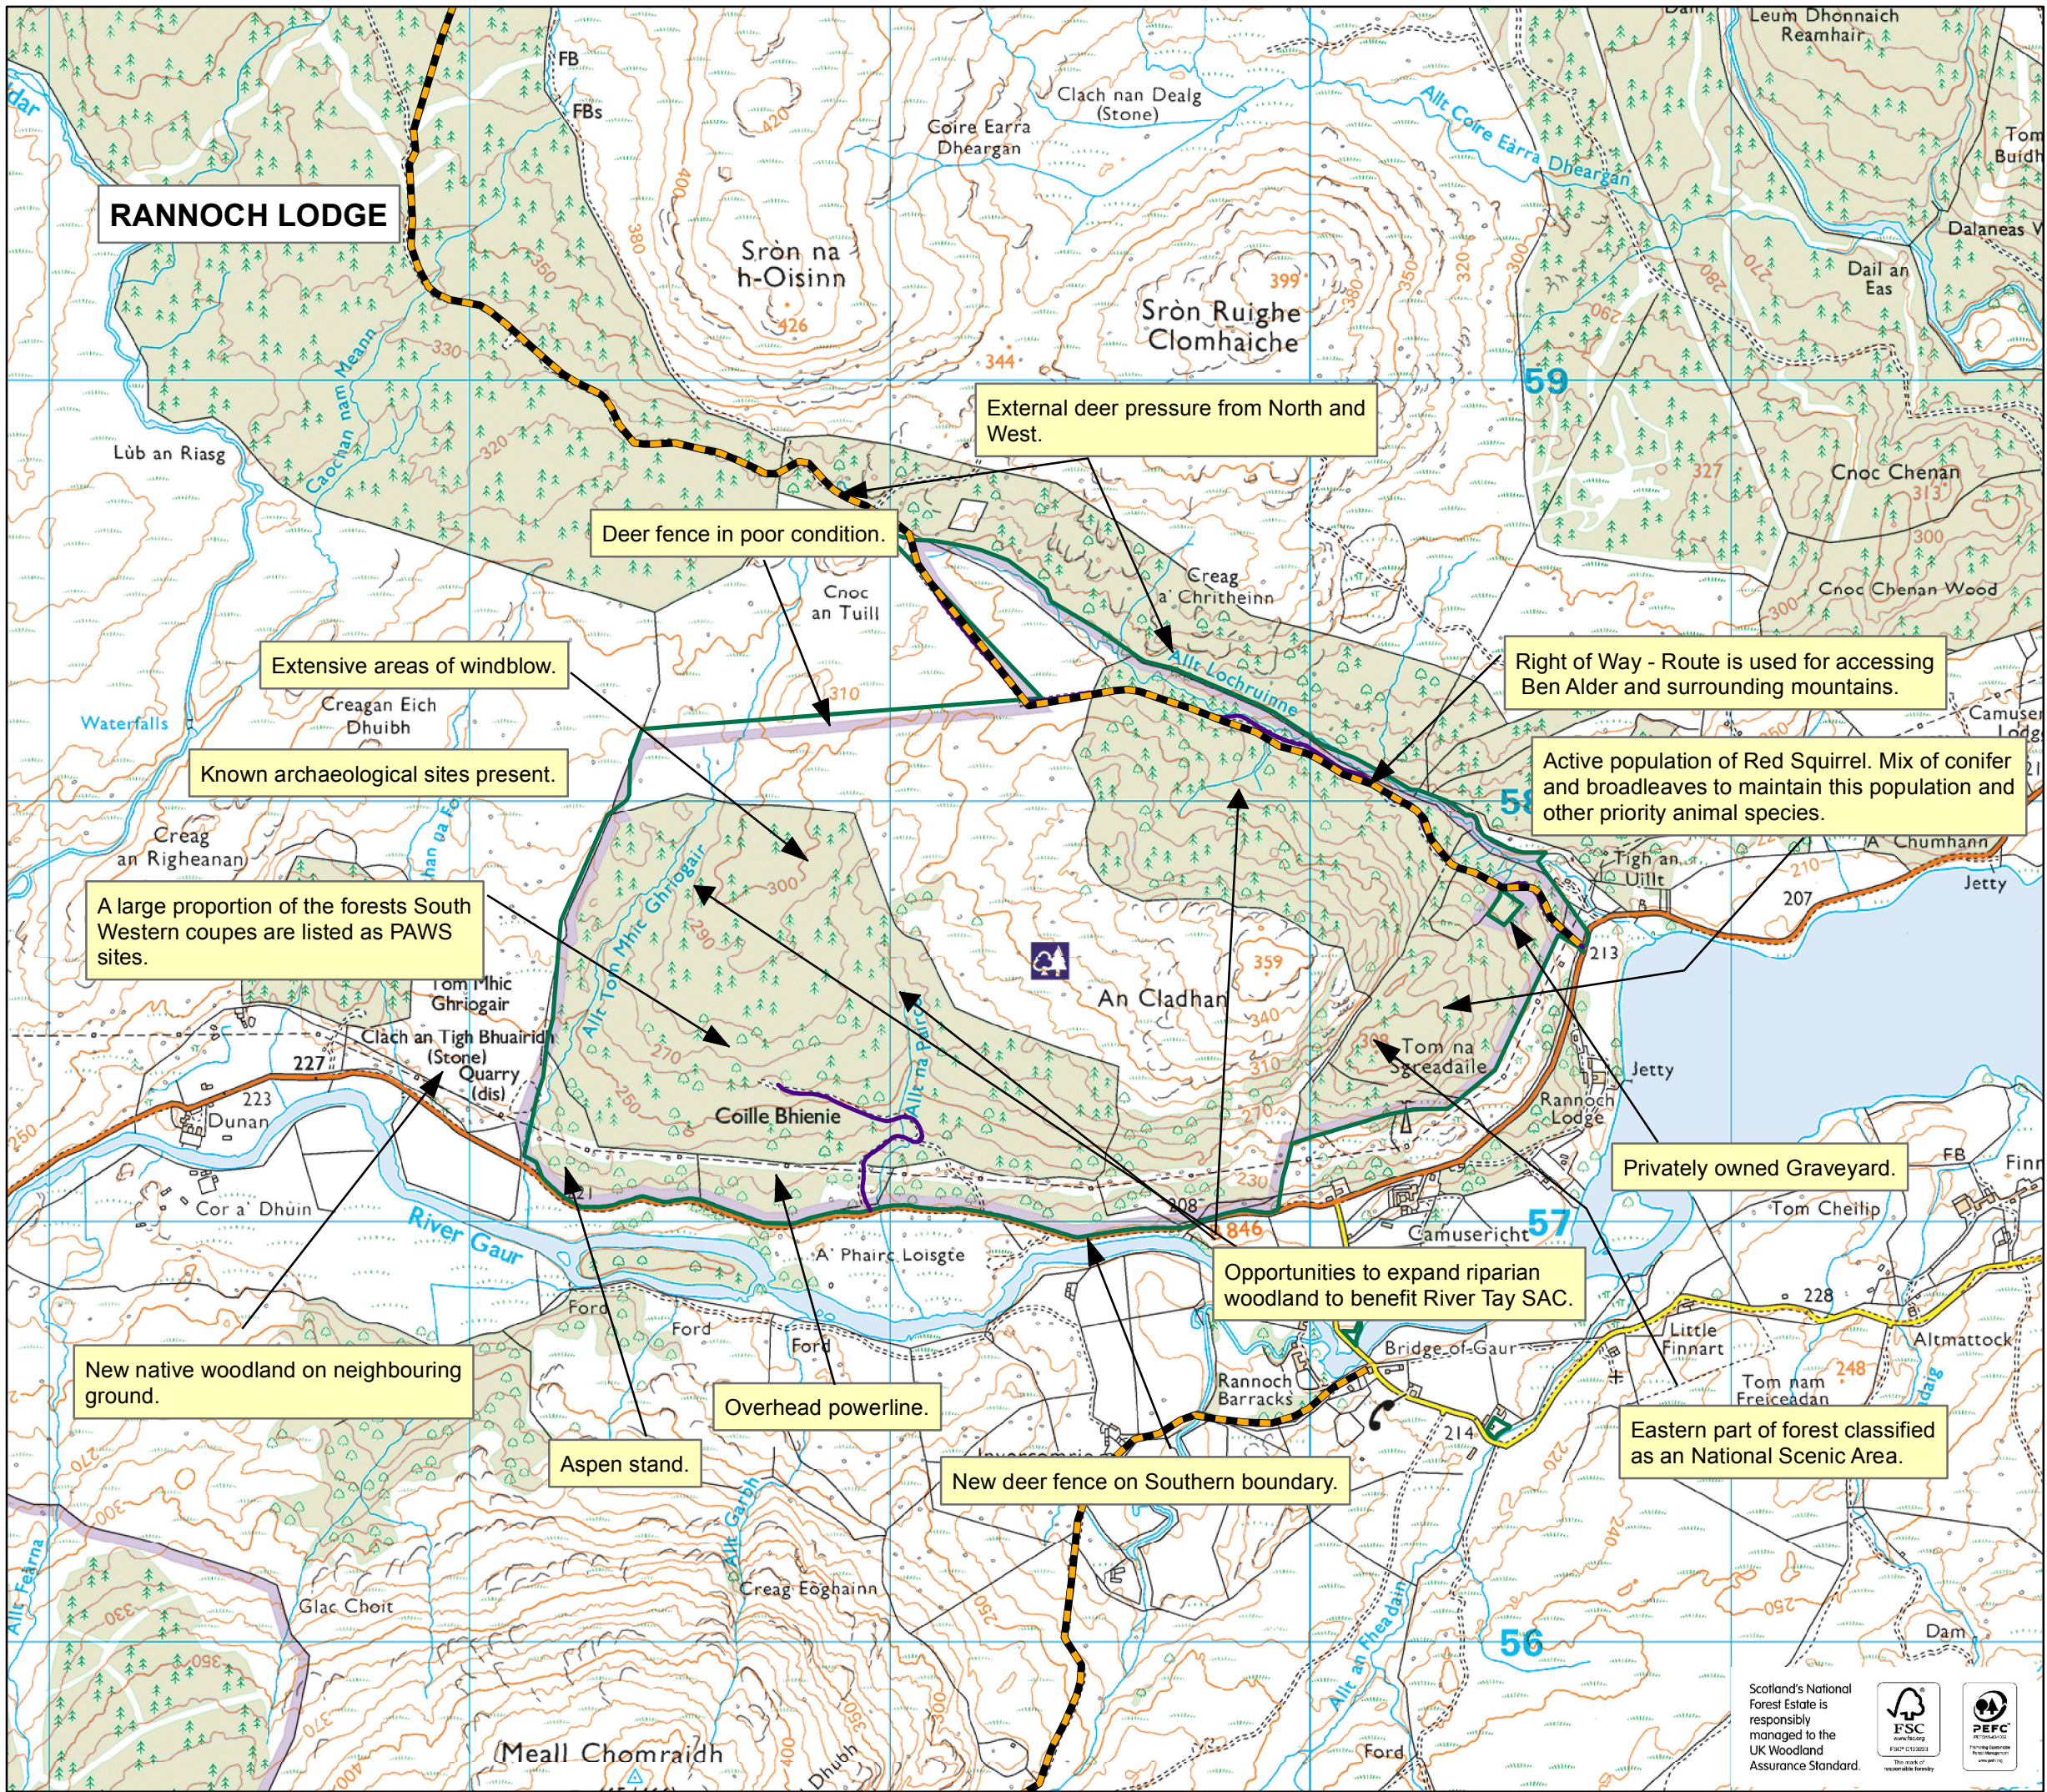

North Rannoch Land Management Plan

Map 3: Analysis Map (1 of 2)

Scale: 1:15,000

Date: November 2015

-  ROW
-  Road Segments
-  Blocks

Scotland's National Forest Estate is responsibly managed to the UK Woodland Assurance Standard.

Legend

- New access points
- Proposed new road
- Road Segments
- Blocks