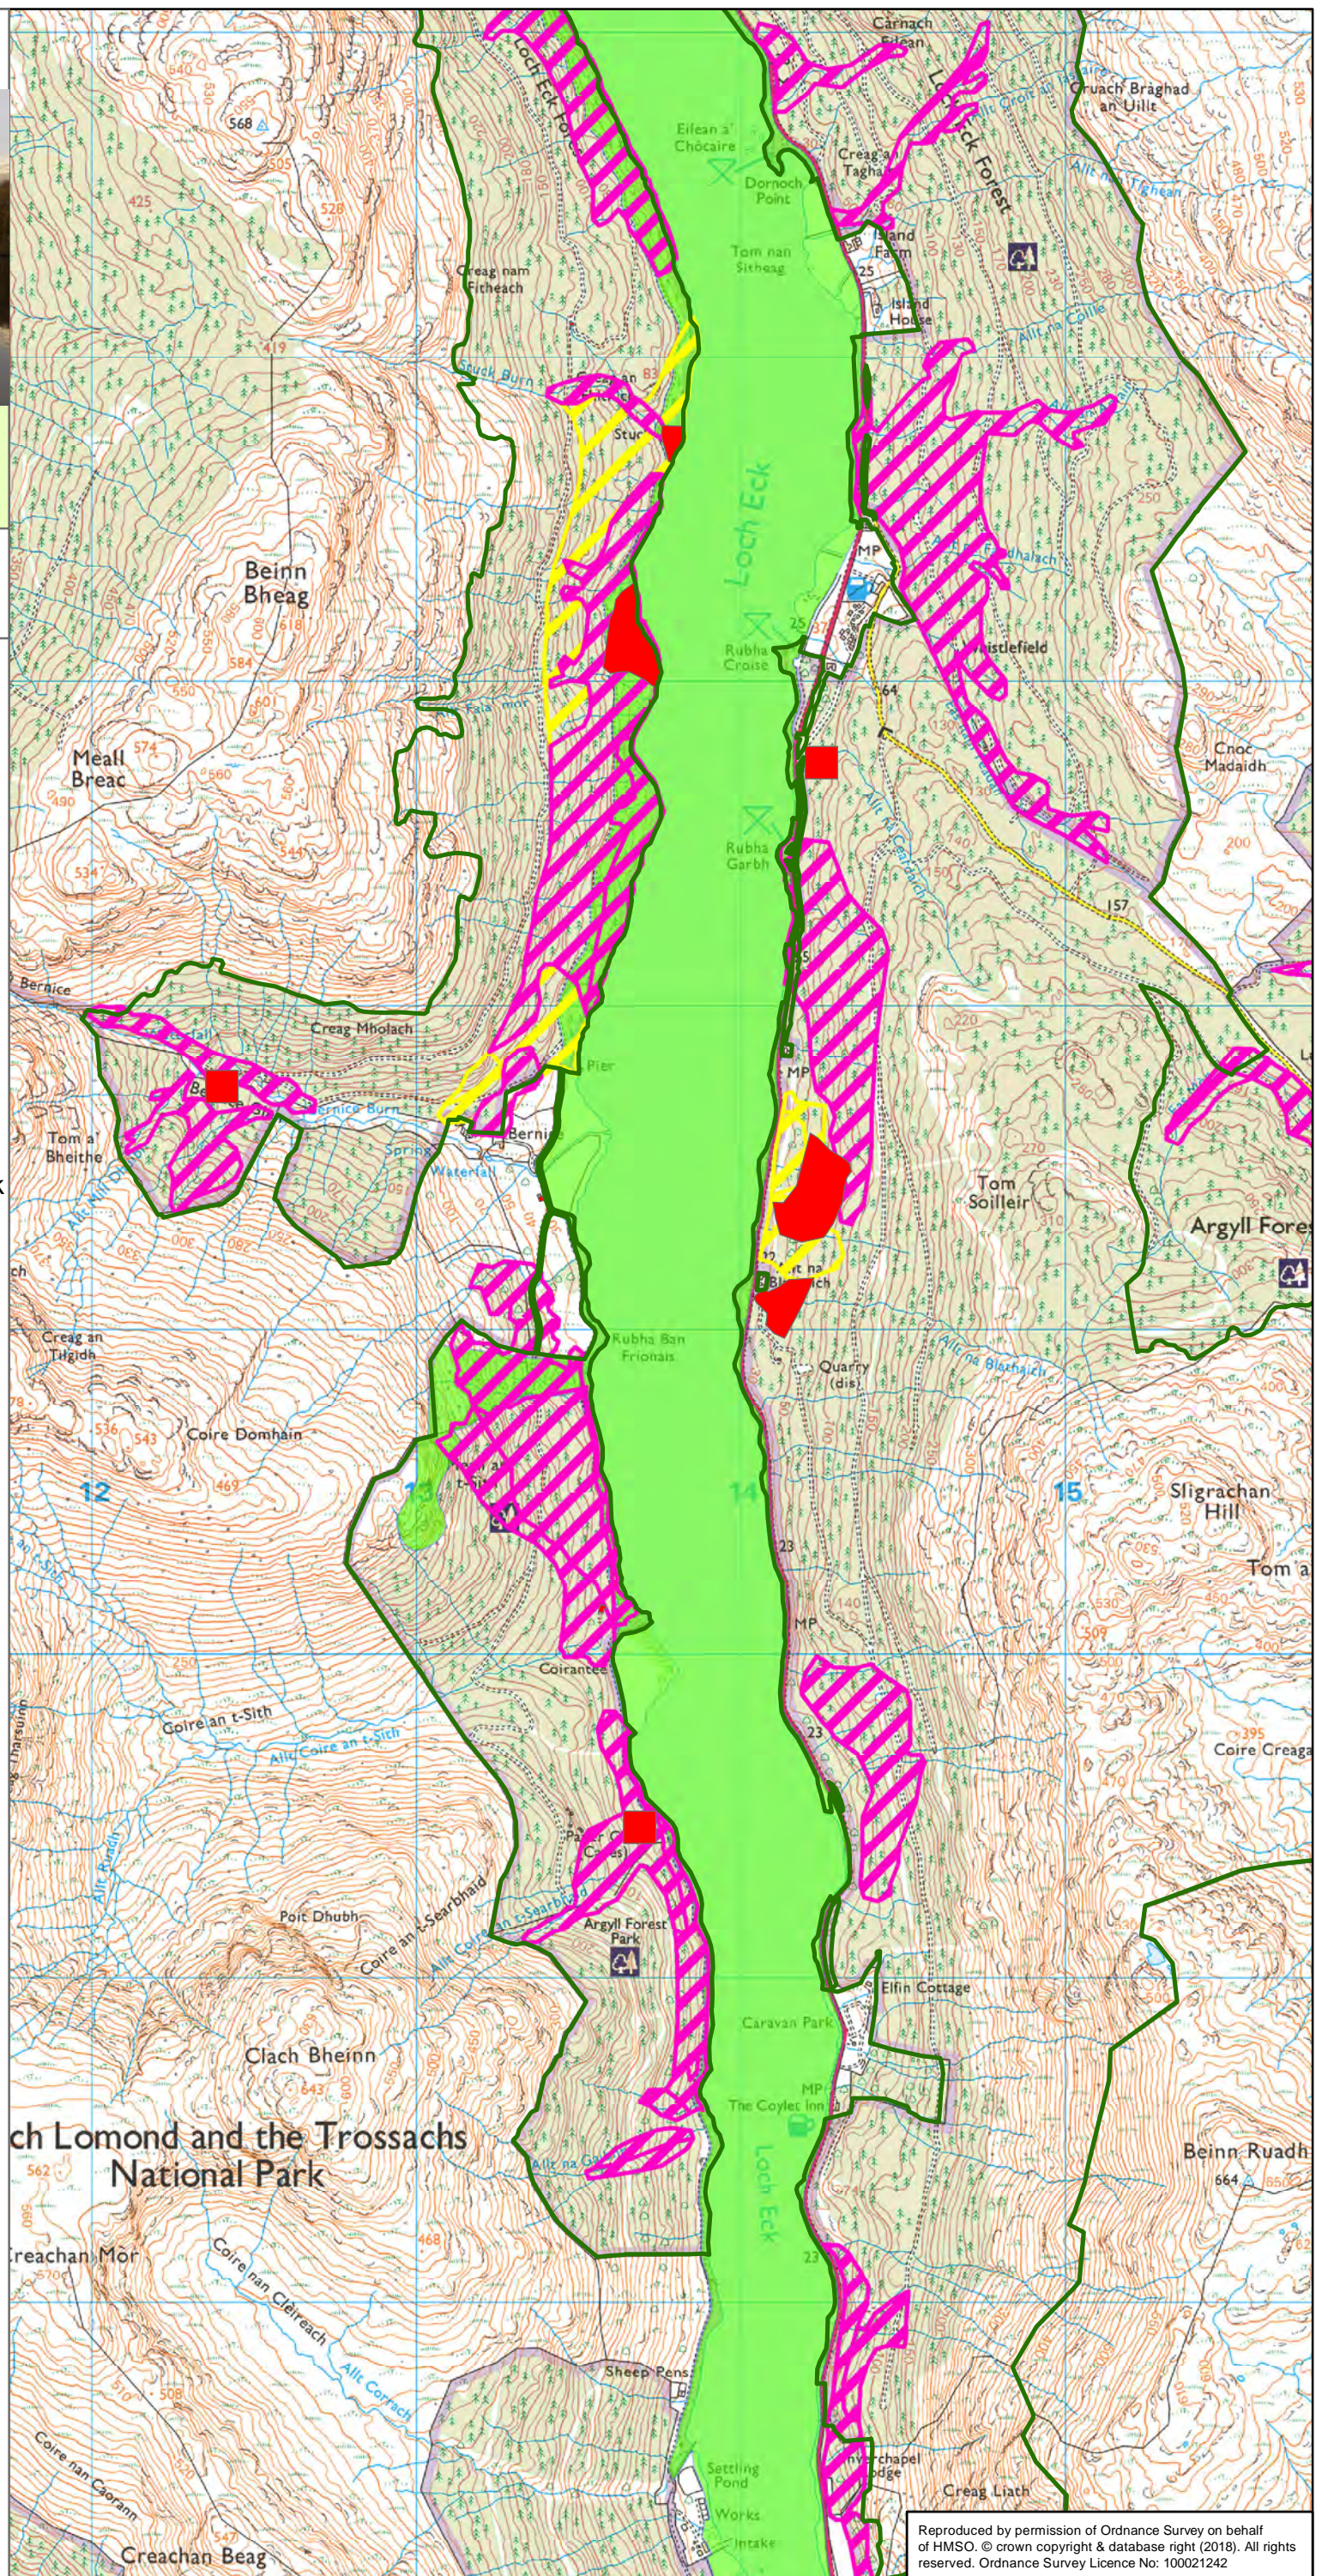

Loch Eck Land Management Plan

M4b Designations South

Legend

Loch Eck Land Management Plan Boundary

Loch Eck SSSI

Ancient Woodland Inventory (SNHi)

Ancient of Semi Natural Origin

Long Established of Plantation Origin

Unscheduled Archaeology

The full forest area lies within the Loch Lomond & the Trossachs National Park

08/04/2018

Scale: 1:20,000 @ A3