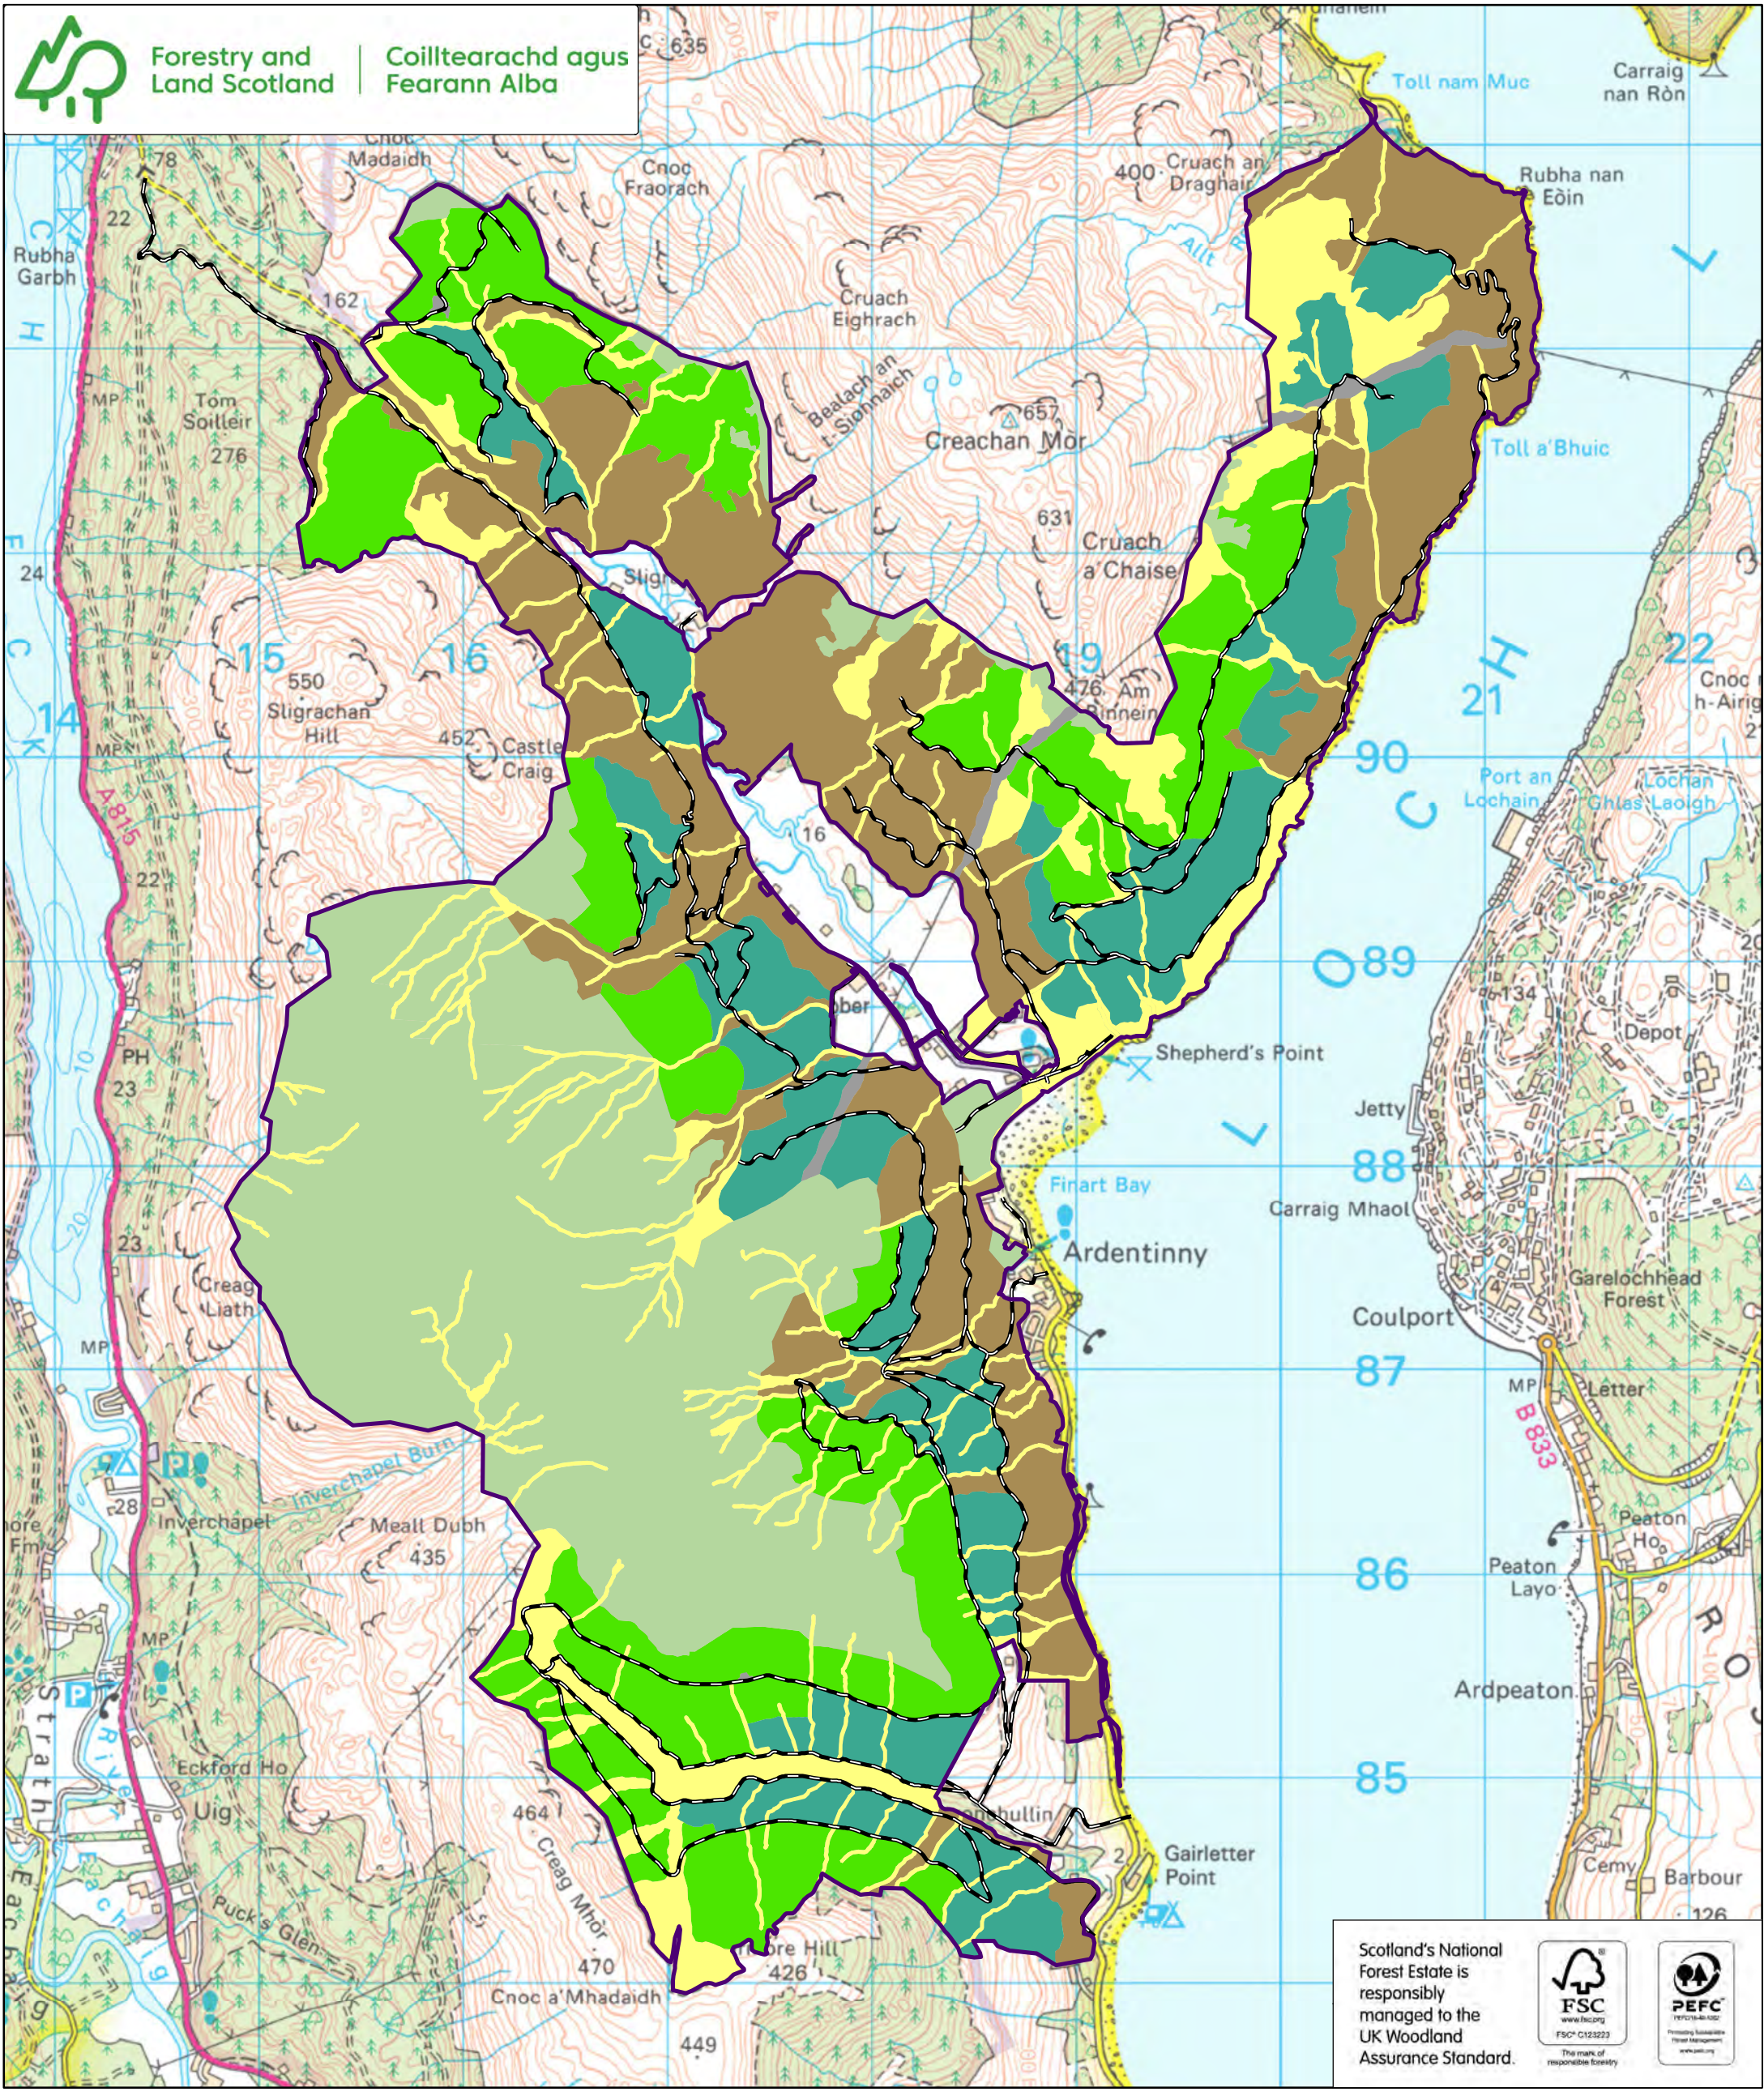

Forestry and Land Scotland

Coilltearachd agus Fearann Alba

Scotland's National Forest Estate is responsibly managed to the UK Woodland Assurance Standard.

Glen Finart Land Management Plan M2 Management zones

-  Main productive area - predominantly Sitka spruce
-  Main productive area - added diversity
-  Native woodland
-  Other mixed habitat
-  Open ground
-  Infrastructure
-  Forest roads
-  Land management plan area

Scale @ A3: 1:30,000

Date: 13/01/2021

Author: Stephen Murphy

Reproduced by permission of Ordnance Survey on behalf of HMSO. © Crown copyright and database right [2021]. All rights reserved. Ordnance Survey Licence number [100021242]. © Getmapping Plc and Bluesky International Limited 2021.