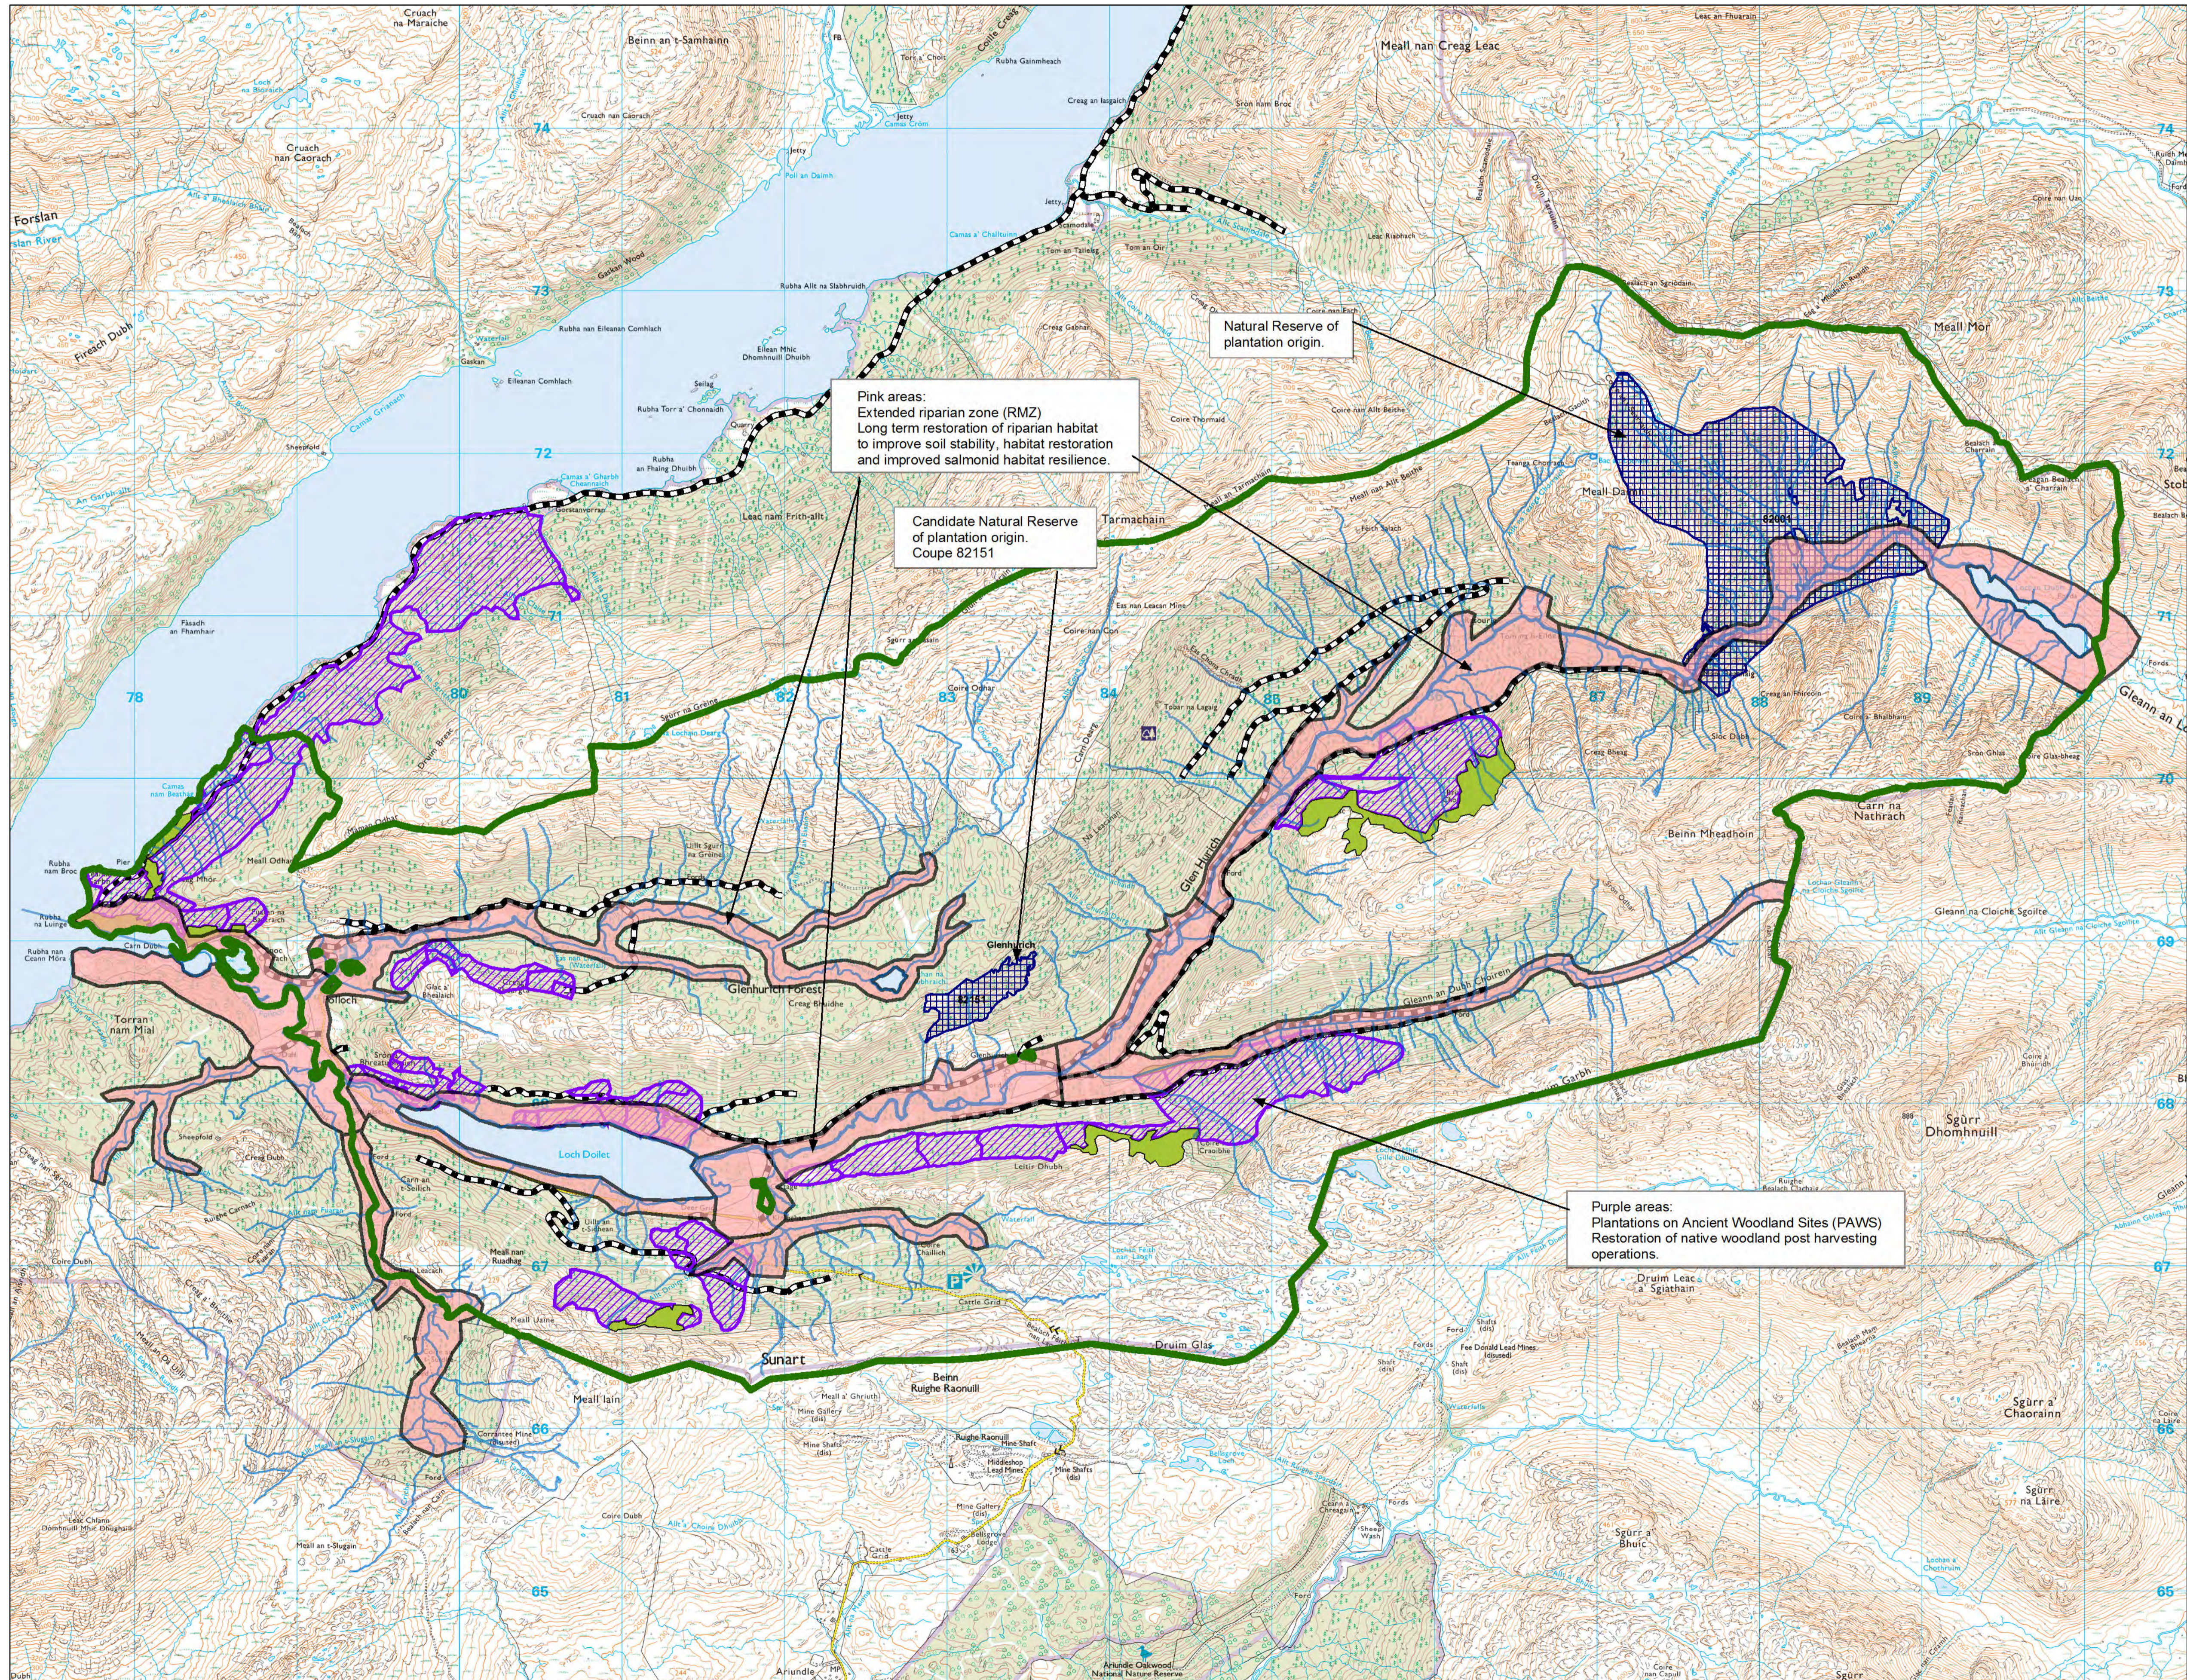

NRs, ASNW, PAWS, RMZ

Author: Catriona MacIennan

Scale @ A1: 1:20,000

Date: 08/08/2023

Legend

- Blocks**
 - Blocks
 - Watercourses
 - riparian_units_v50
 - Scenario Management Coupes
- ASNW**
 - Yes
 - PAWS
- Forest Roads**
 - Forest Roads

Reproduced by permission of Ordnance Survey on behalf of HMSO.
 © Crown copyright and database right 2023. All rights reserved.
 Ordnance Survey Licence number 100024925.
 © Getmapping Plc and Bluesky International Limited 2023.

Scotland's national forests and land are responsibly managed to the UK Woodland Assurance Standard.