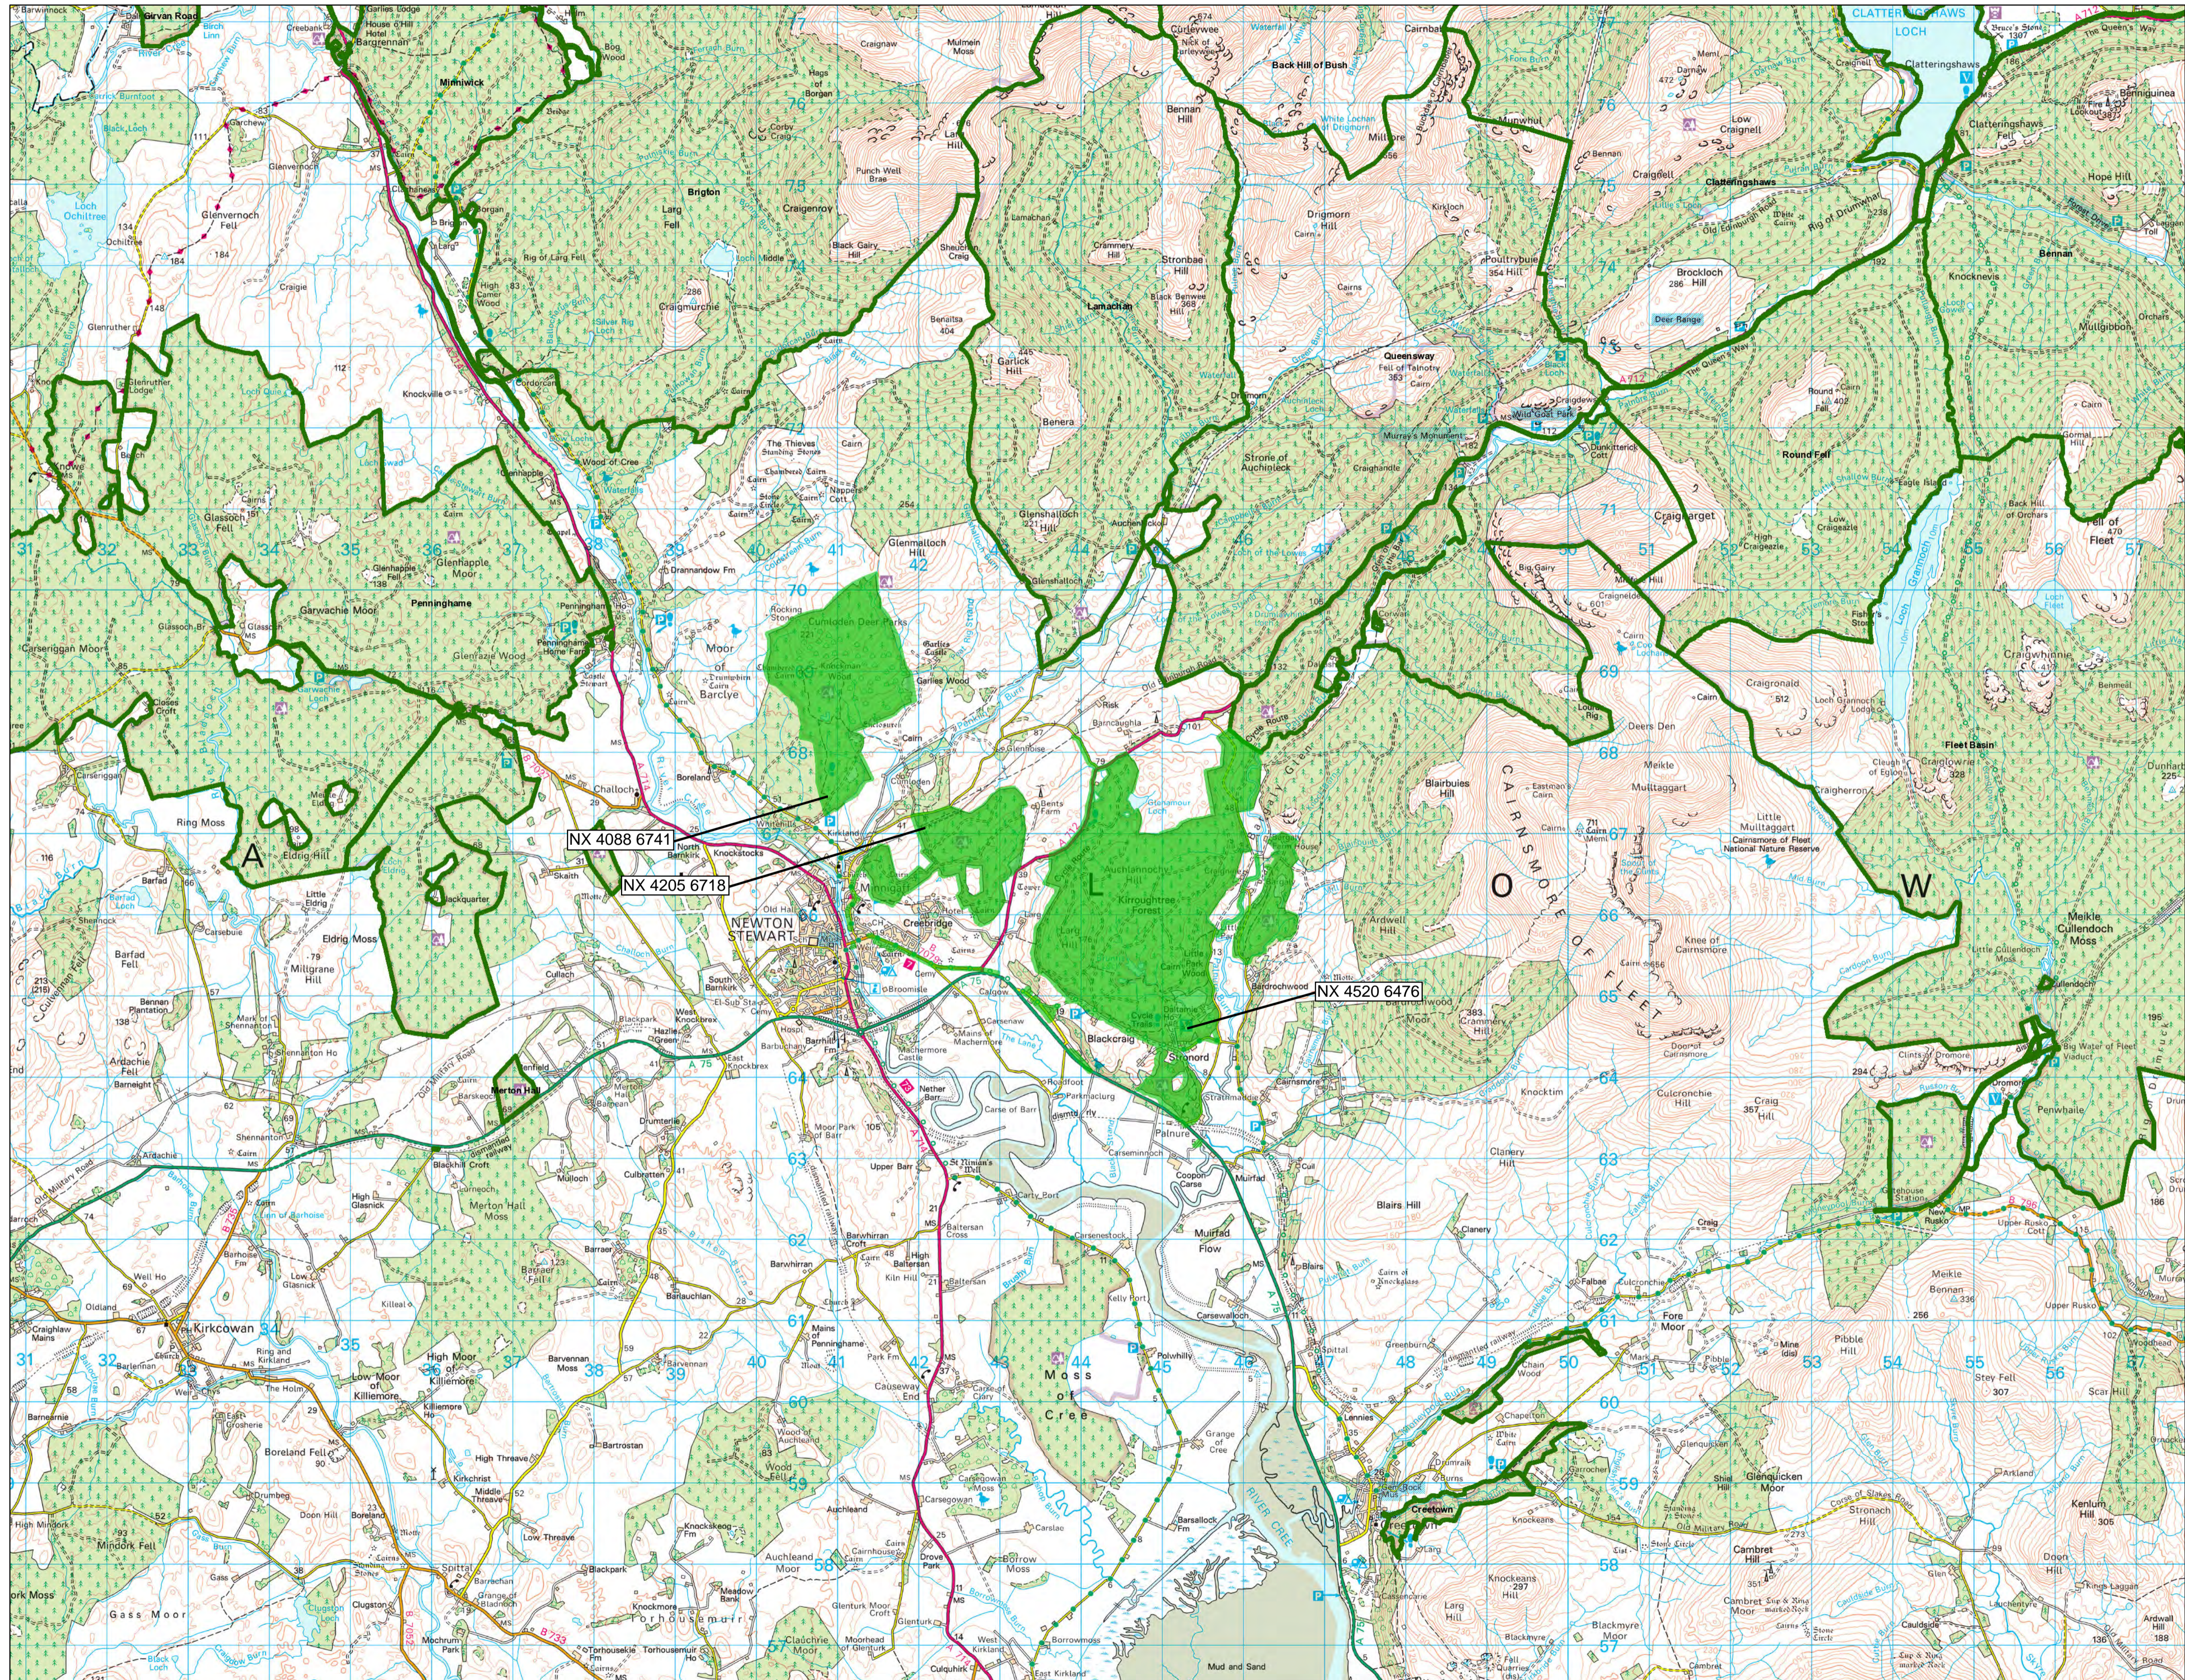

Forestry and Land Scotland

Coilltearachd agus Fearann Alba

Kirroughtree LMP 2024 - 2034 Map 1 - Location FINAL

Author: Carol Finch
Scale @ A1: 1:40,000
Date: April 2024

Legend

- Kirroughtree block
- FLS blocks

Reproduced by permission of Ordnance Survey on behalf of HMSO.
© Crown copyright and database right 2022. All rights reserved.
Ordnance Survey Licence number 100024925.
© Getmapping Plc and Bluesky International Limited 2022.